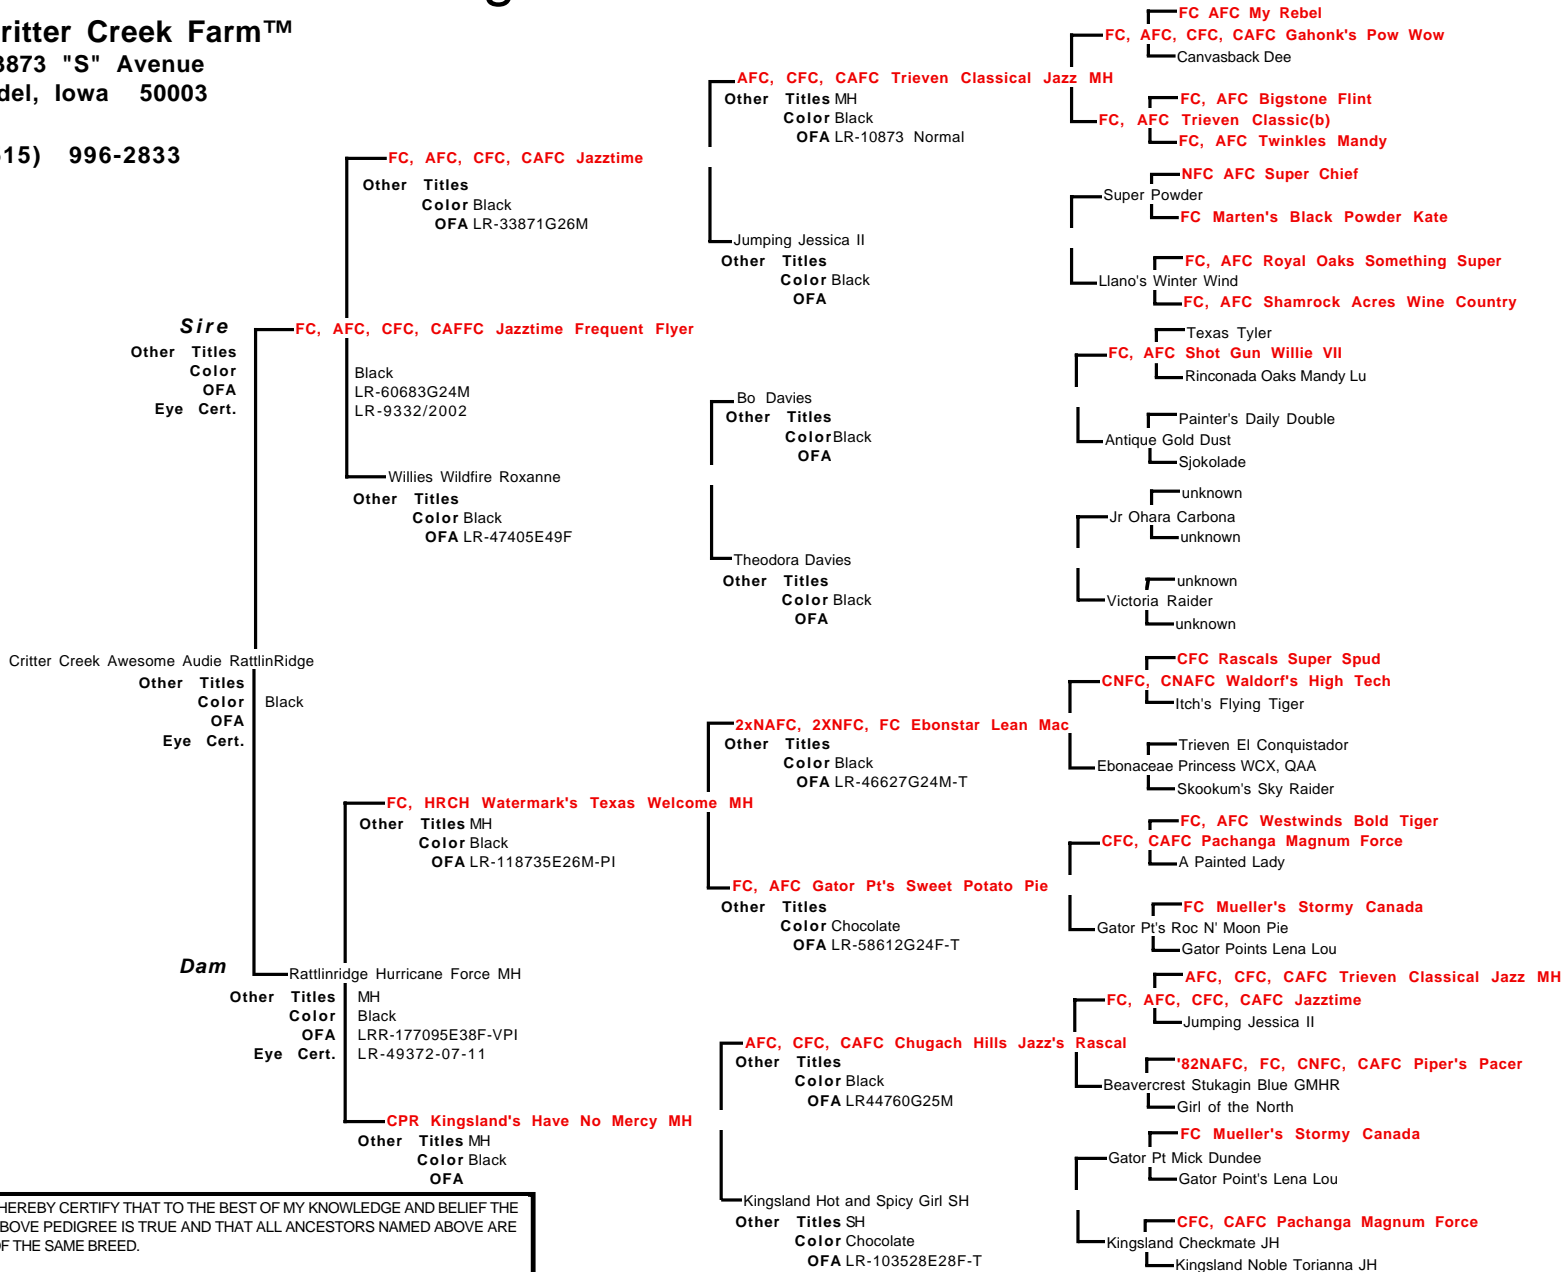

Certificate of Pedigree

Critter Creek Farm™

33873 "S" Avenue
Adel, Iowa 50003

(515) 996-2833

I HEREBY CERTIFY THAT TO THE BEST OF MY KNOWLEDGE AND BELIEF THE ABOVE PEDIGREE IS TRUE AND THAT ALL ANCESTORS NAMED ABOVE ARE OF THE SAME BREED.

Dated: 11/05/2013

Note: Bold Names denote Champions