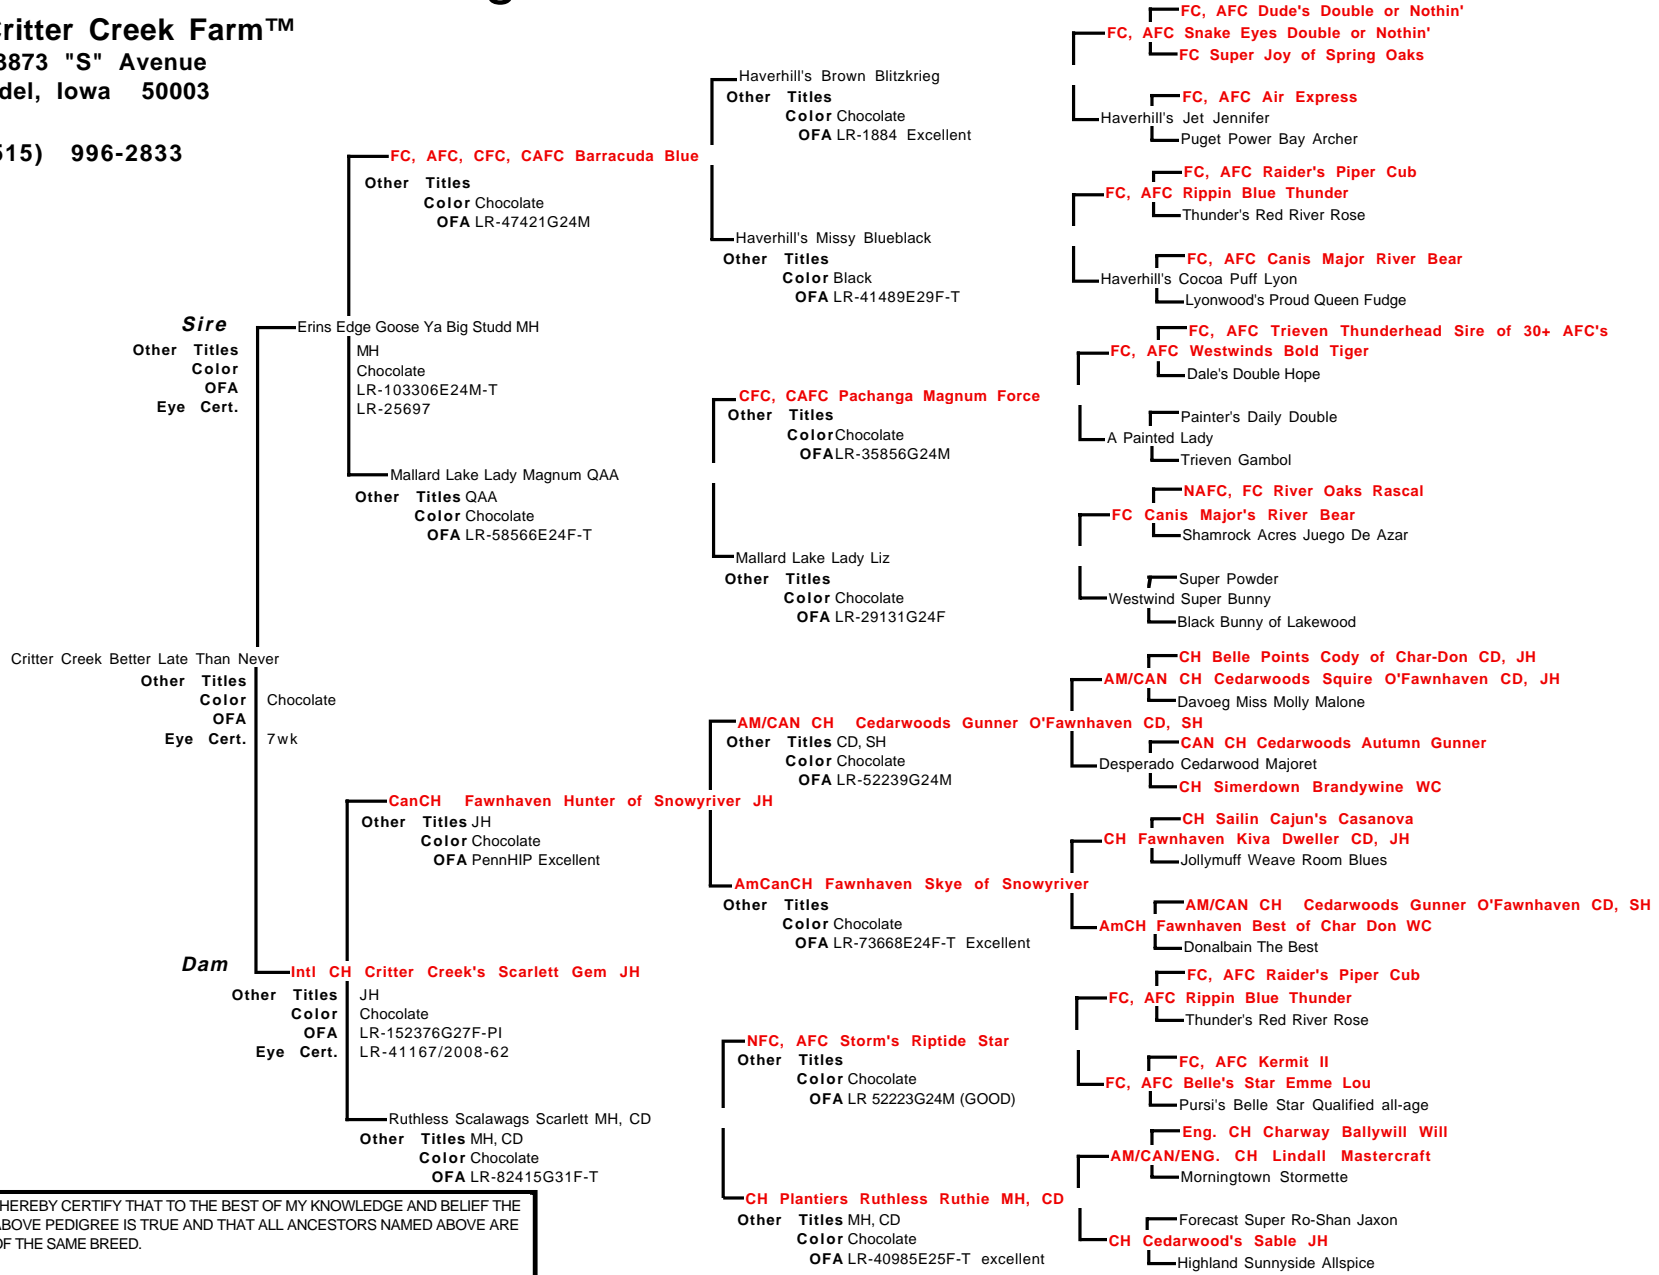

# Certificate of Pedigree

Critter Creek Farm™

33873 "S" Avenue  
Adel, Iowa 50003

(515) 996-2833

I HEREBY CERTIFY THAT TO THE BEST OF MY KNOWLEDGE AND BELIEF THE ABOVE PEDIGREE IS TRUE AND THAT ALL ANCESTORS NAMED ABOVE ARE OF THE SAME BREED.

Dated: 11/25/2011

Note: Bold Names denote Champions