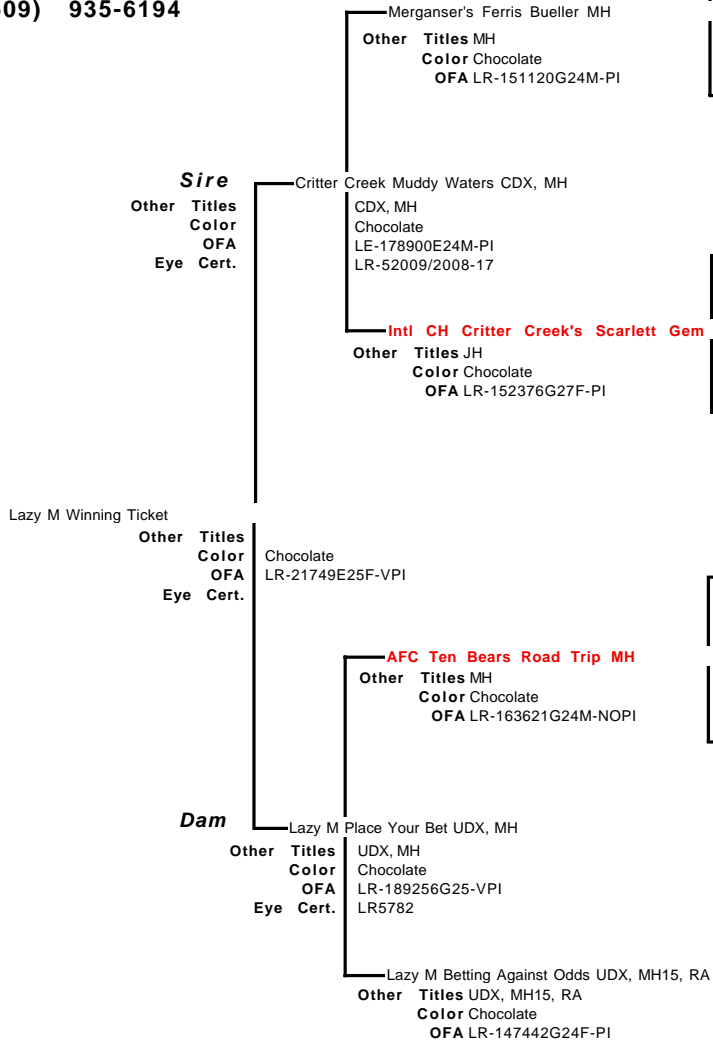

Certificate of Pedigree

Critter Creek Farm™

2591 Mud Lake Road
Chewelah, WA 99109

(509) 935-6194

I HEREBY CERTIFY THAT TO THE BEST OF MY KNOWLEDGE AND BELIEF THE ABOVE PEDIGREE IS TRUE AND THAT ALL ANCESTORS NAMED ABOVE ARE OF THE SAME BREED.