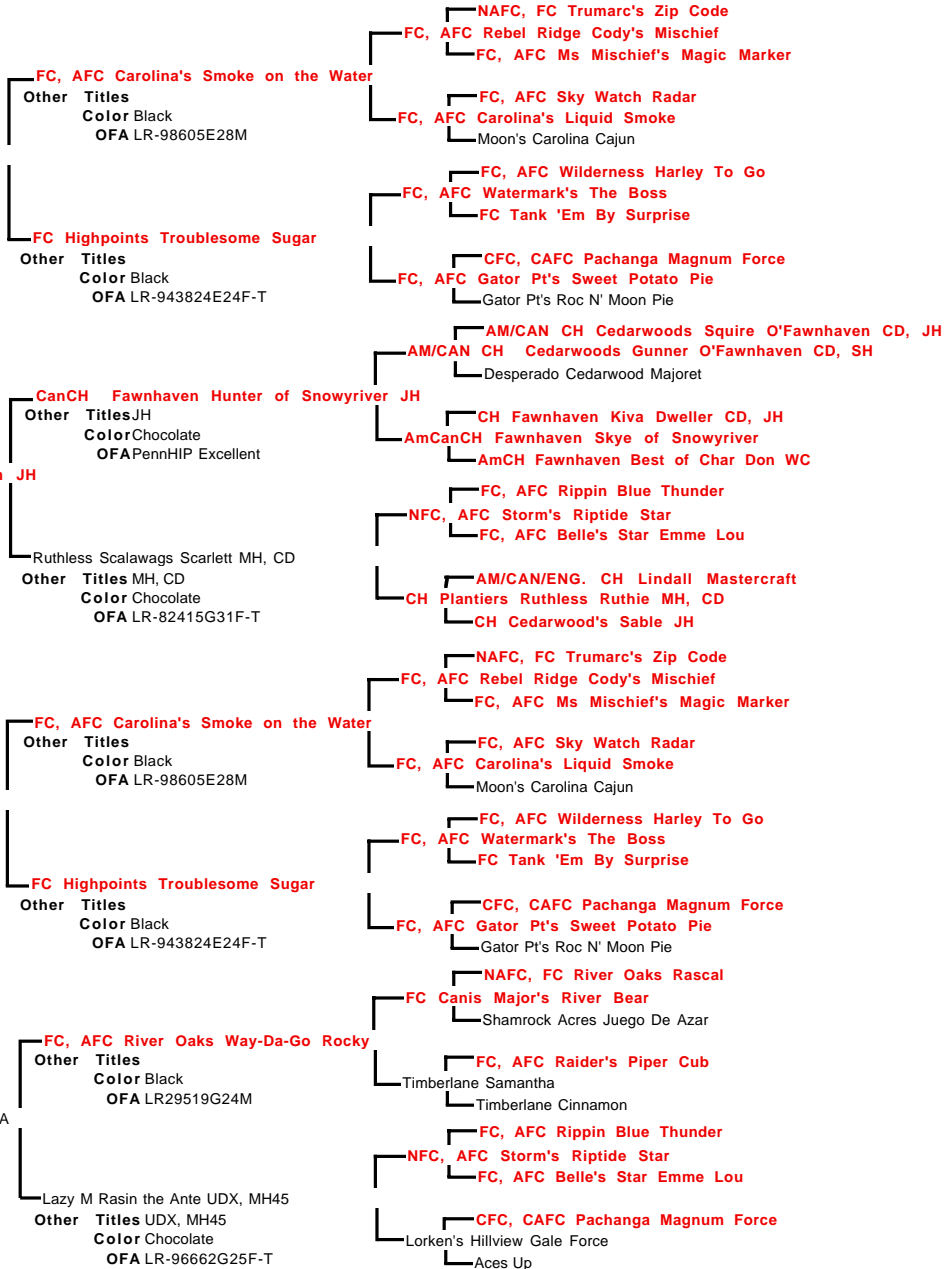

Certificate of Pedigree

Critter Creek Farm™

2591 Mud Lake Road
Chewelah, WA 99109

(509) 935-6194

I HEREBY CERTIFY THAT TO THE BEST OF MY KNOWLEDGE AND BELIEF THE ABOVE PEDIGREE IS TRUE AND THAT ALL ANCESTORS NAMED ABOVE ARE OF THE SAME BREED.