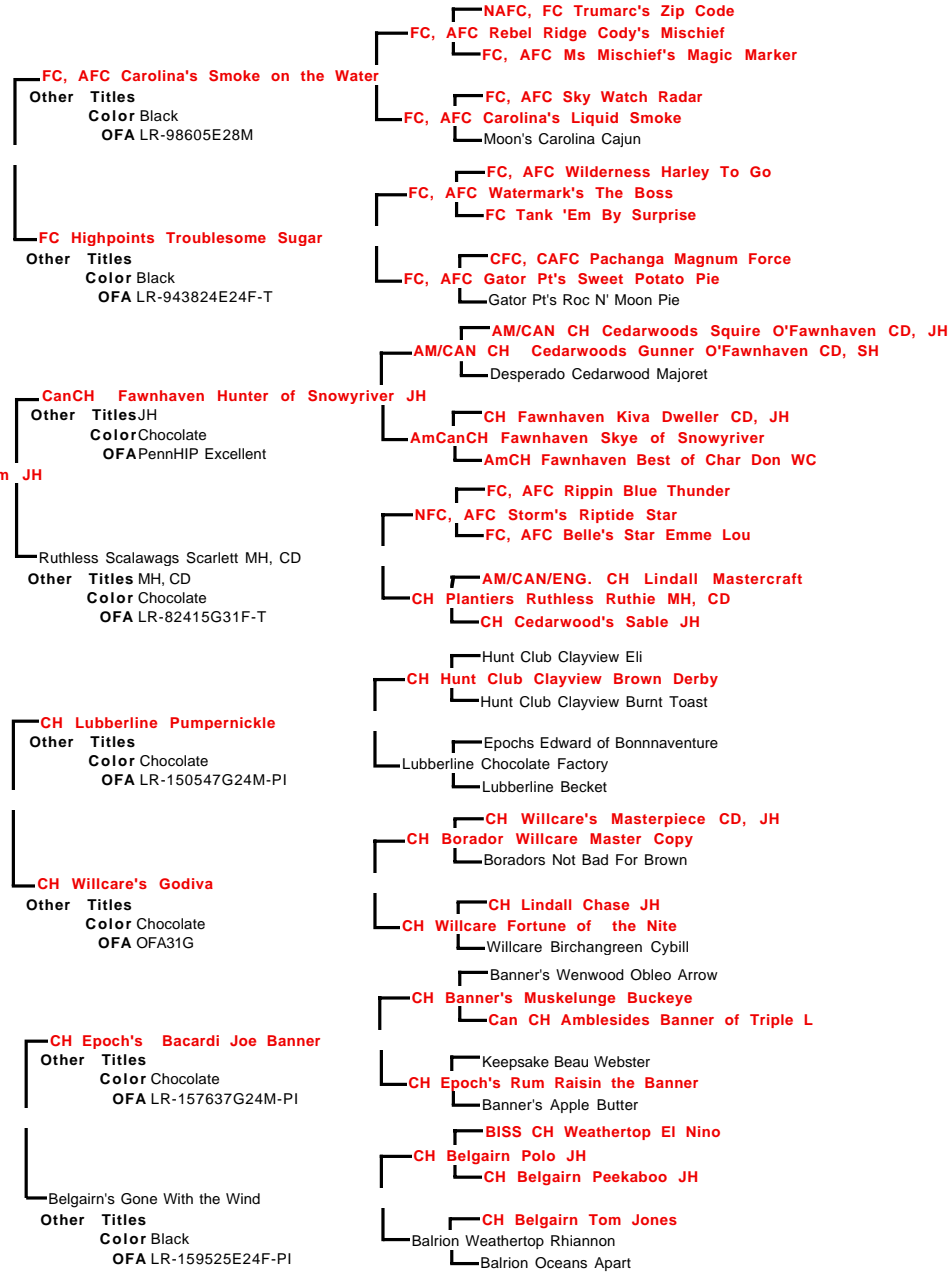

Certificate of Pedigree

Critter Creek Farm™

2591 Mud Lake Road
Chewelah, WA 99109

(509) 935-6194

I HEREBY CERTIFY THAT TO THE BEST OF MY KNOWLEDGE AND BELIEF THE ABOVE PEDIGREE IS TRUE AND THAT ALL ANCESTORS NAMED ABOVE ARE OF THE SAME BREED.