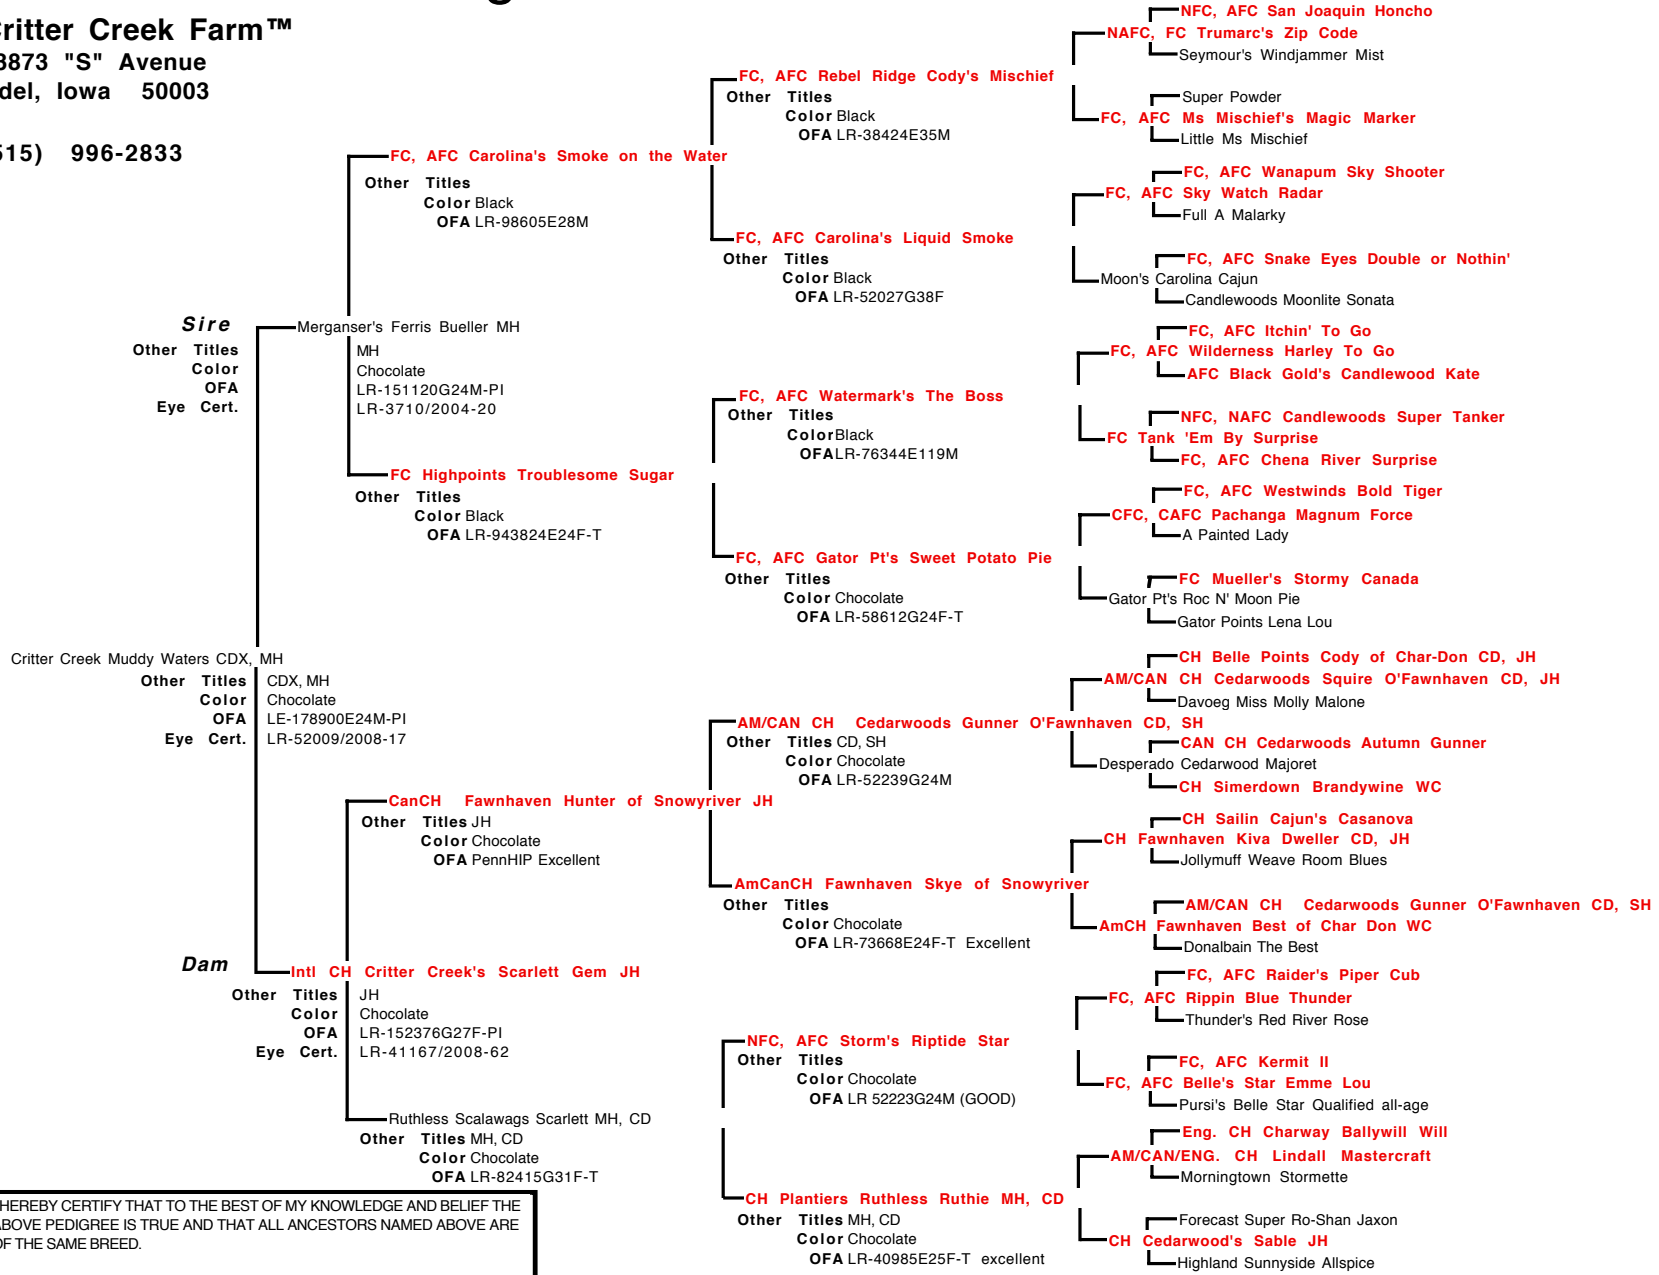

Certificate of Pedigree

Critter Creek Farm™

33873 "S" Avenue
Adel, Iowa 50003

(515) 996-2833

I HEREBY CERTIFY THAT TO THE BEST OF MY KNOWLEDGE AND BELIEF THE ABOVE PEDIGREE IS TRUE AND THAT ALL ANCESTORS NAMED ABOVE ARE OF THE SAME BREED.

Dated: 02/13/2014

Note: Bold Names denote Champions