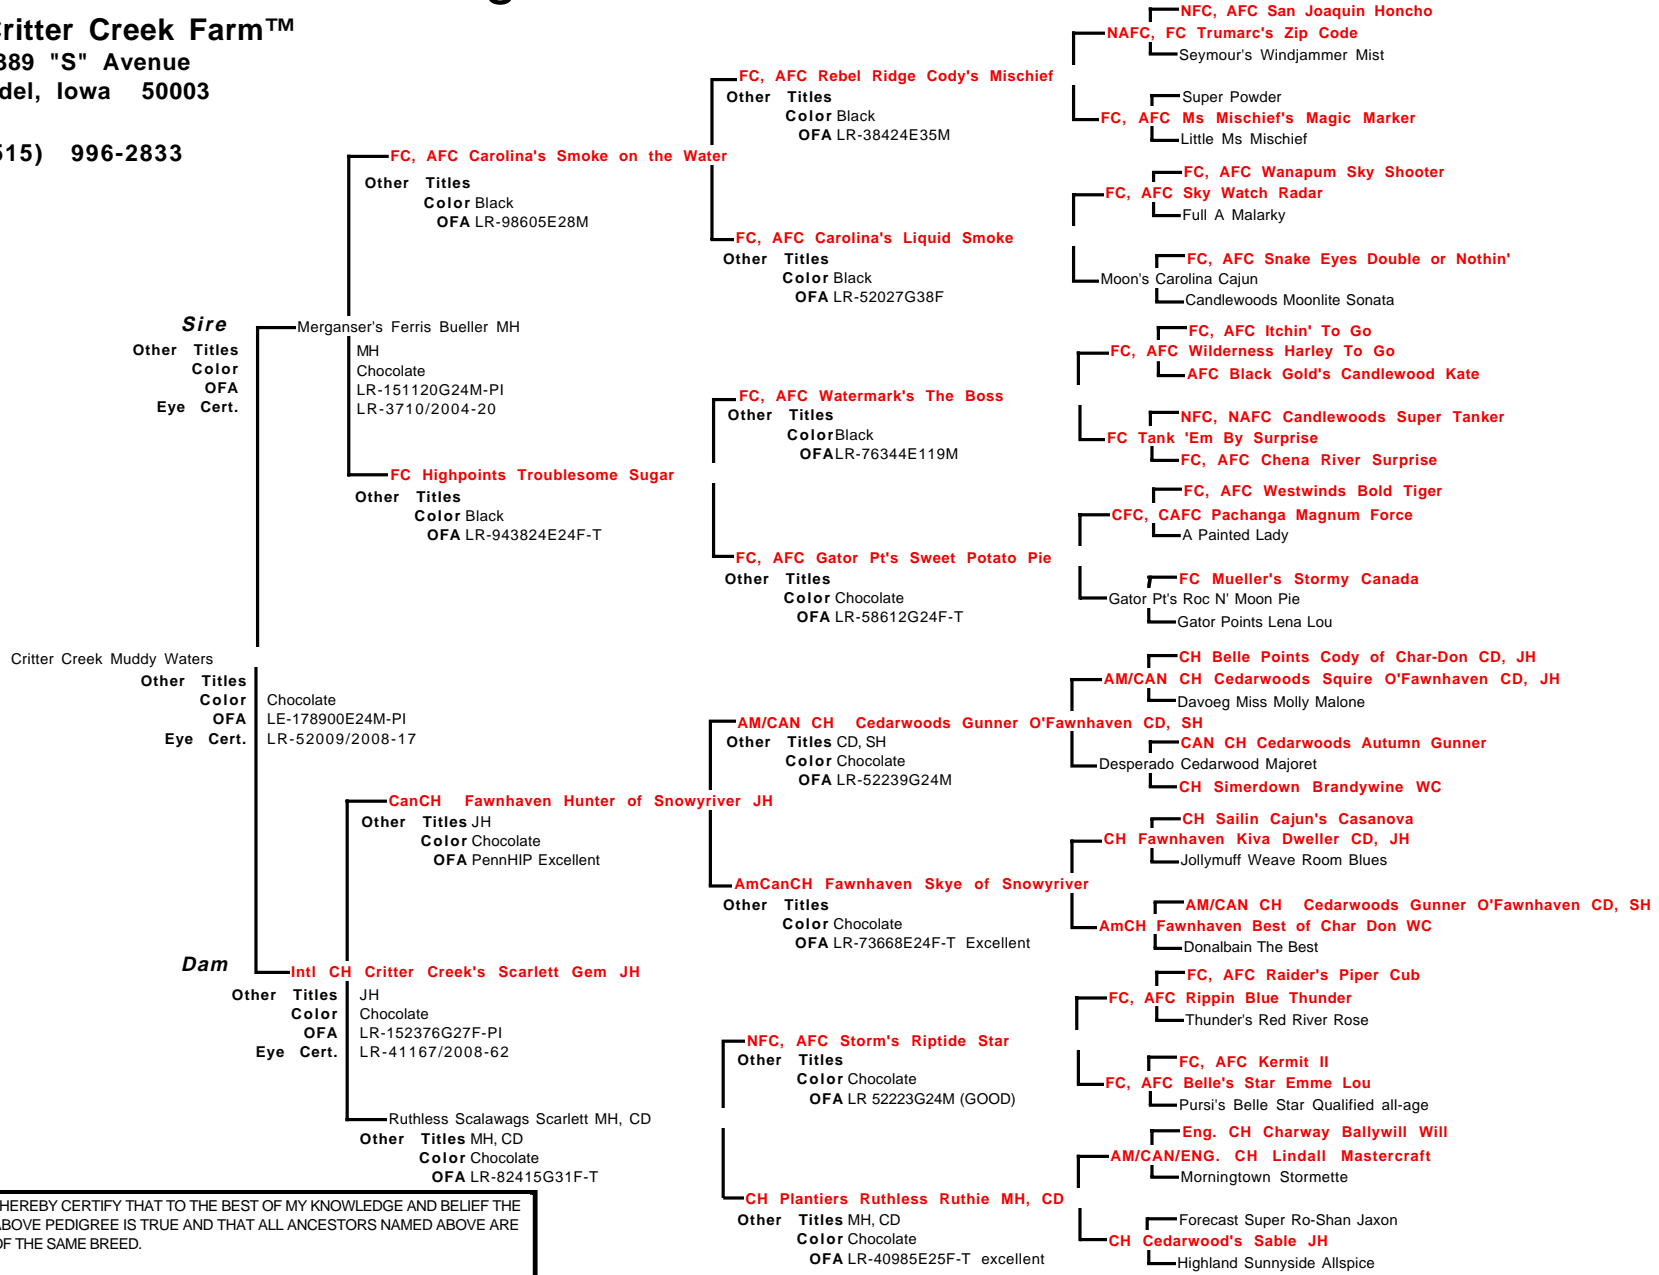

# Certificate of Pedigree

Critter Creek Farm™

3389 "S" Avenue  
Adel, Iowa 50003

(515) 996-2833

I HEREBY CERTIFY THAT TO THE BEST OF MY KNOWLEDGE AND BELIEF THE ABOVE PEDIGREE IS TRUE AND THAT ALL ANCESTORS NAMED ABOVE ARE OF THE SAME BREED.

Dated: 02/22/2009

Note: Bold Names denote Champions