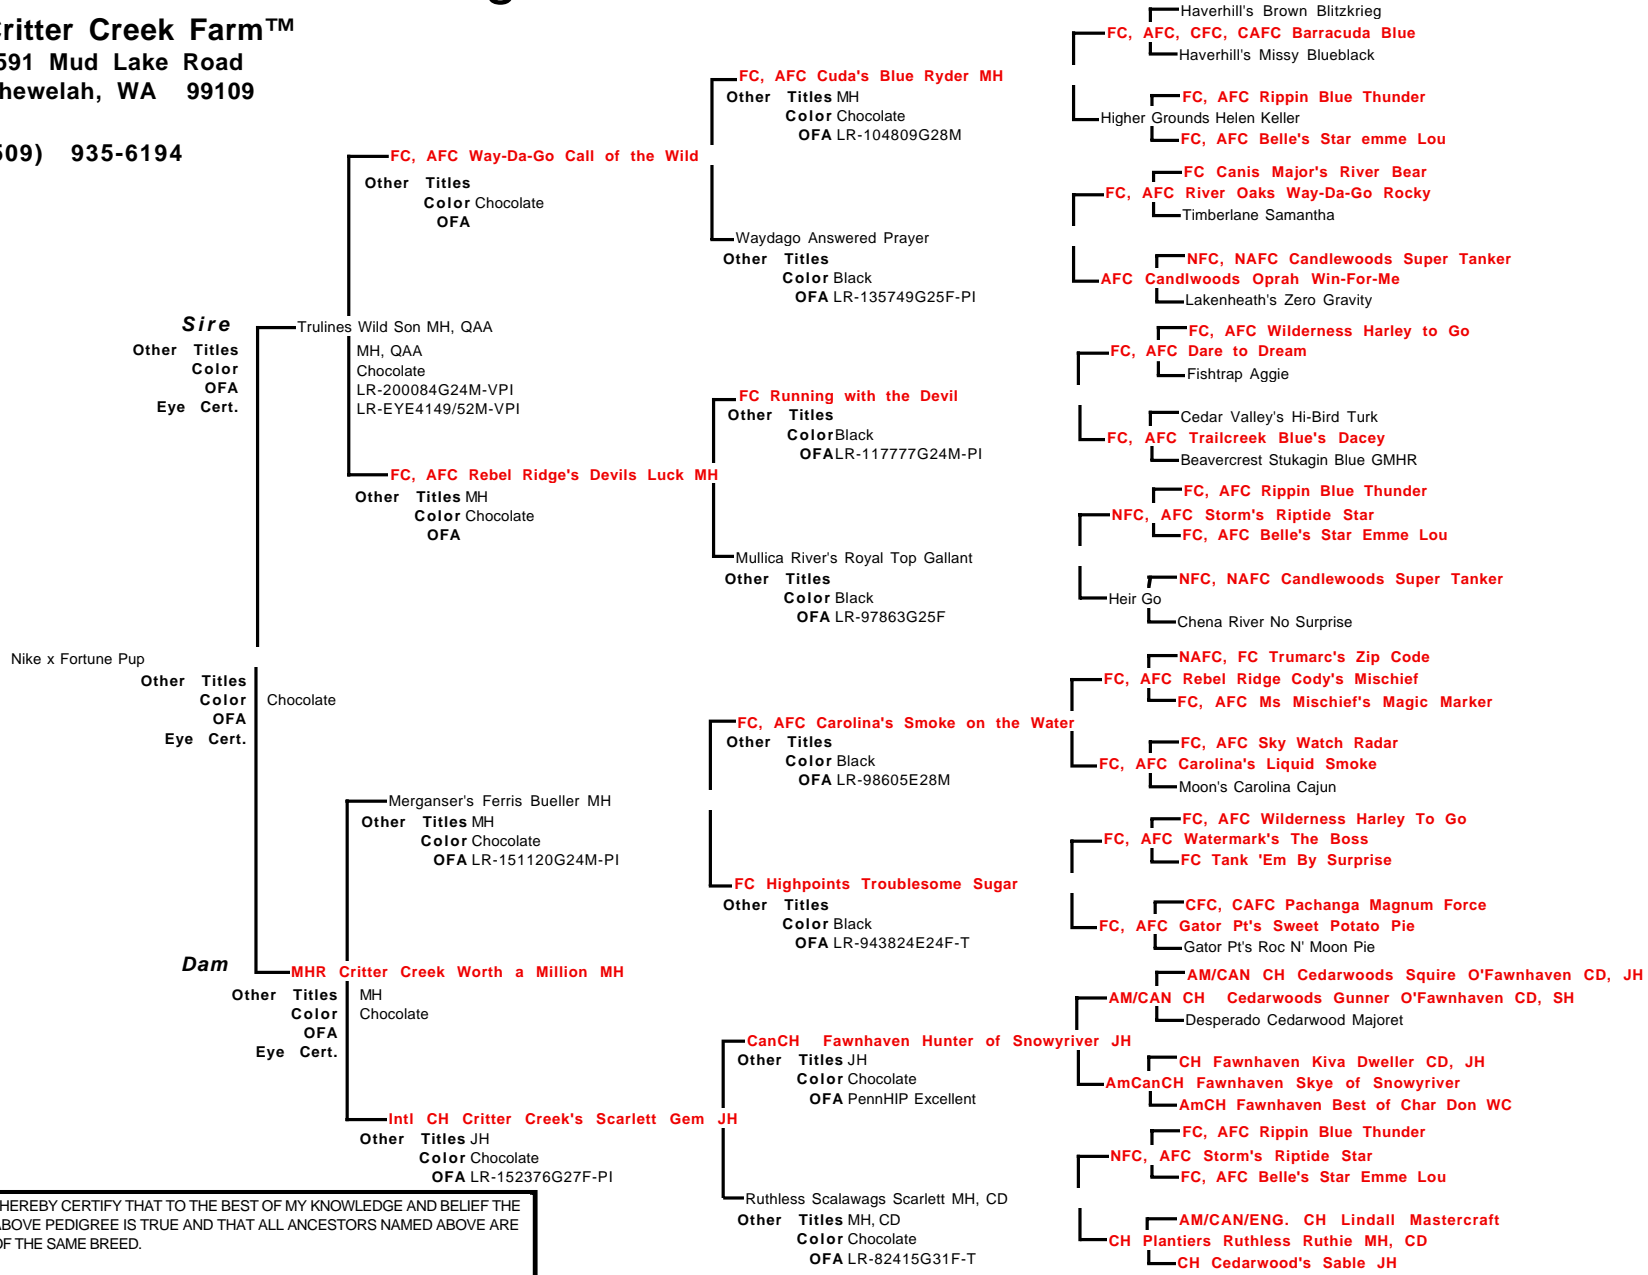

# Certificate of Pedigree

**Critter Creek Farm™**  
 2591 Mud Lake Road  
 Chewelah, WA 99109

(509) 935-6194

I HEREBY CERTIFY THAT TO THE BEST OF MY KNOWLEDGE AND BELIEF THE ABOVE PEDIGREE IS TRUE AND THAT ALL ANCESTORS NAMED ABOVE ARE OF THE SAME BREED.

Dated: 07/14/2015

Note: Bold Names denote Champions