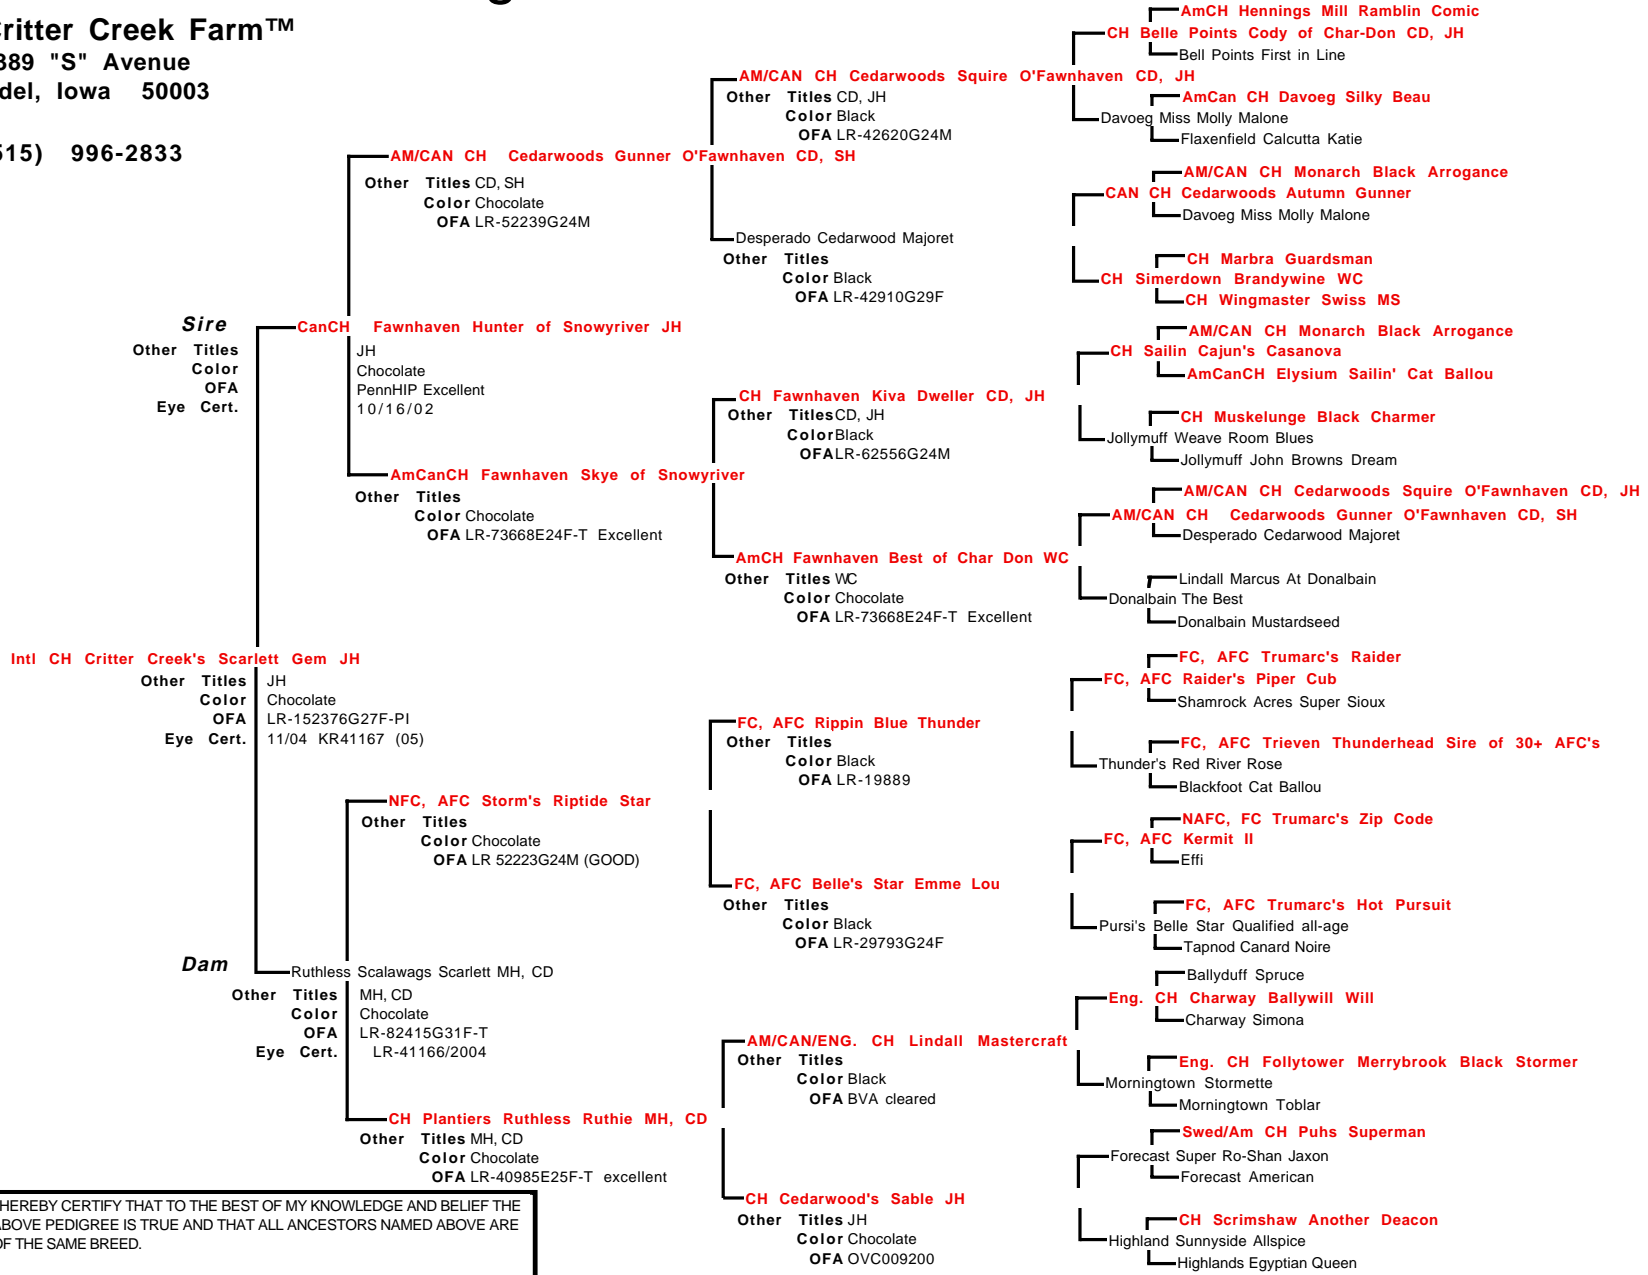

Certificate of Pedigree

Critter Creek Farm™

3389 "S" Avenue
Adel, Iowa 50003

(515) 996-2833

I HEREBY CERTIFY THAT TO THE BEST OF MY KNOWLEDGE AND BELIEF THE ABOVE PEDIGREE IS TRUE AND THAT ALL ANCESTORS NAMED ABOVE ARE OF THE SAME BREED.

Dated: 08/20/2007

Note: Bold Names denote Champions