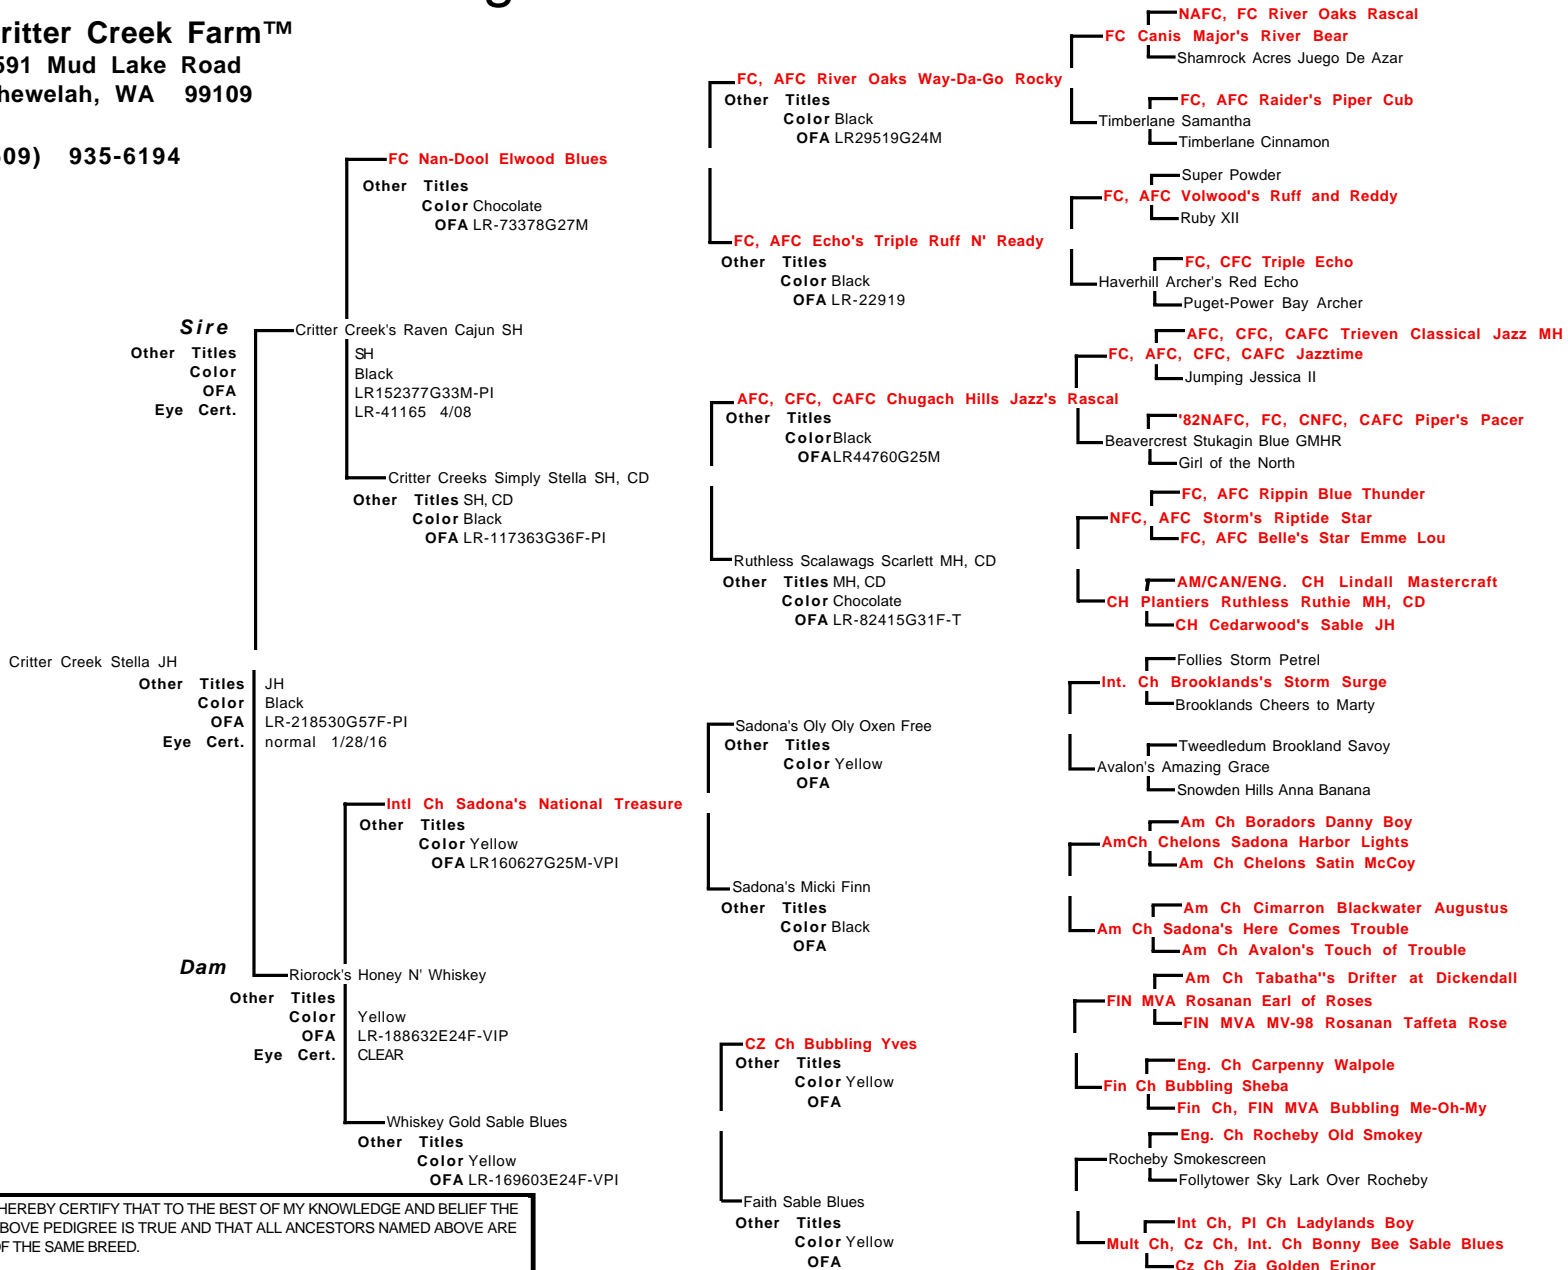

Certificate of Pedigree

Critter Creek Farm™
2591 Mud Lake Road
Chewelah, WA 99109

(509) 935-6194

I HEREBY CERTIFY THAT TO THE BEST OF MY KNOWLEDGE AND BELIEF THE ABOVE PEDIGREE IS TRUE AND THAT ALL ANCESTORS NAMED ABOVE ARE OF THE SAME BREED.

Dated: 02/04/2016

Note: Bold Names denote Champions